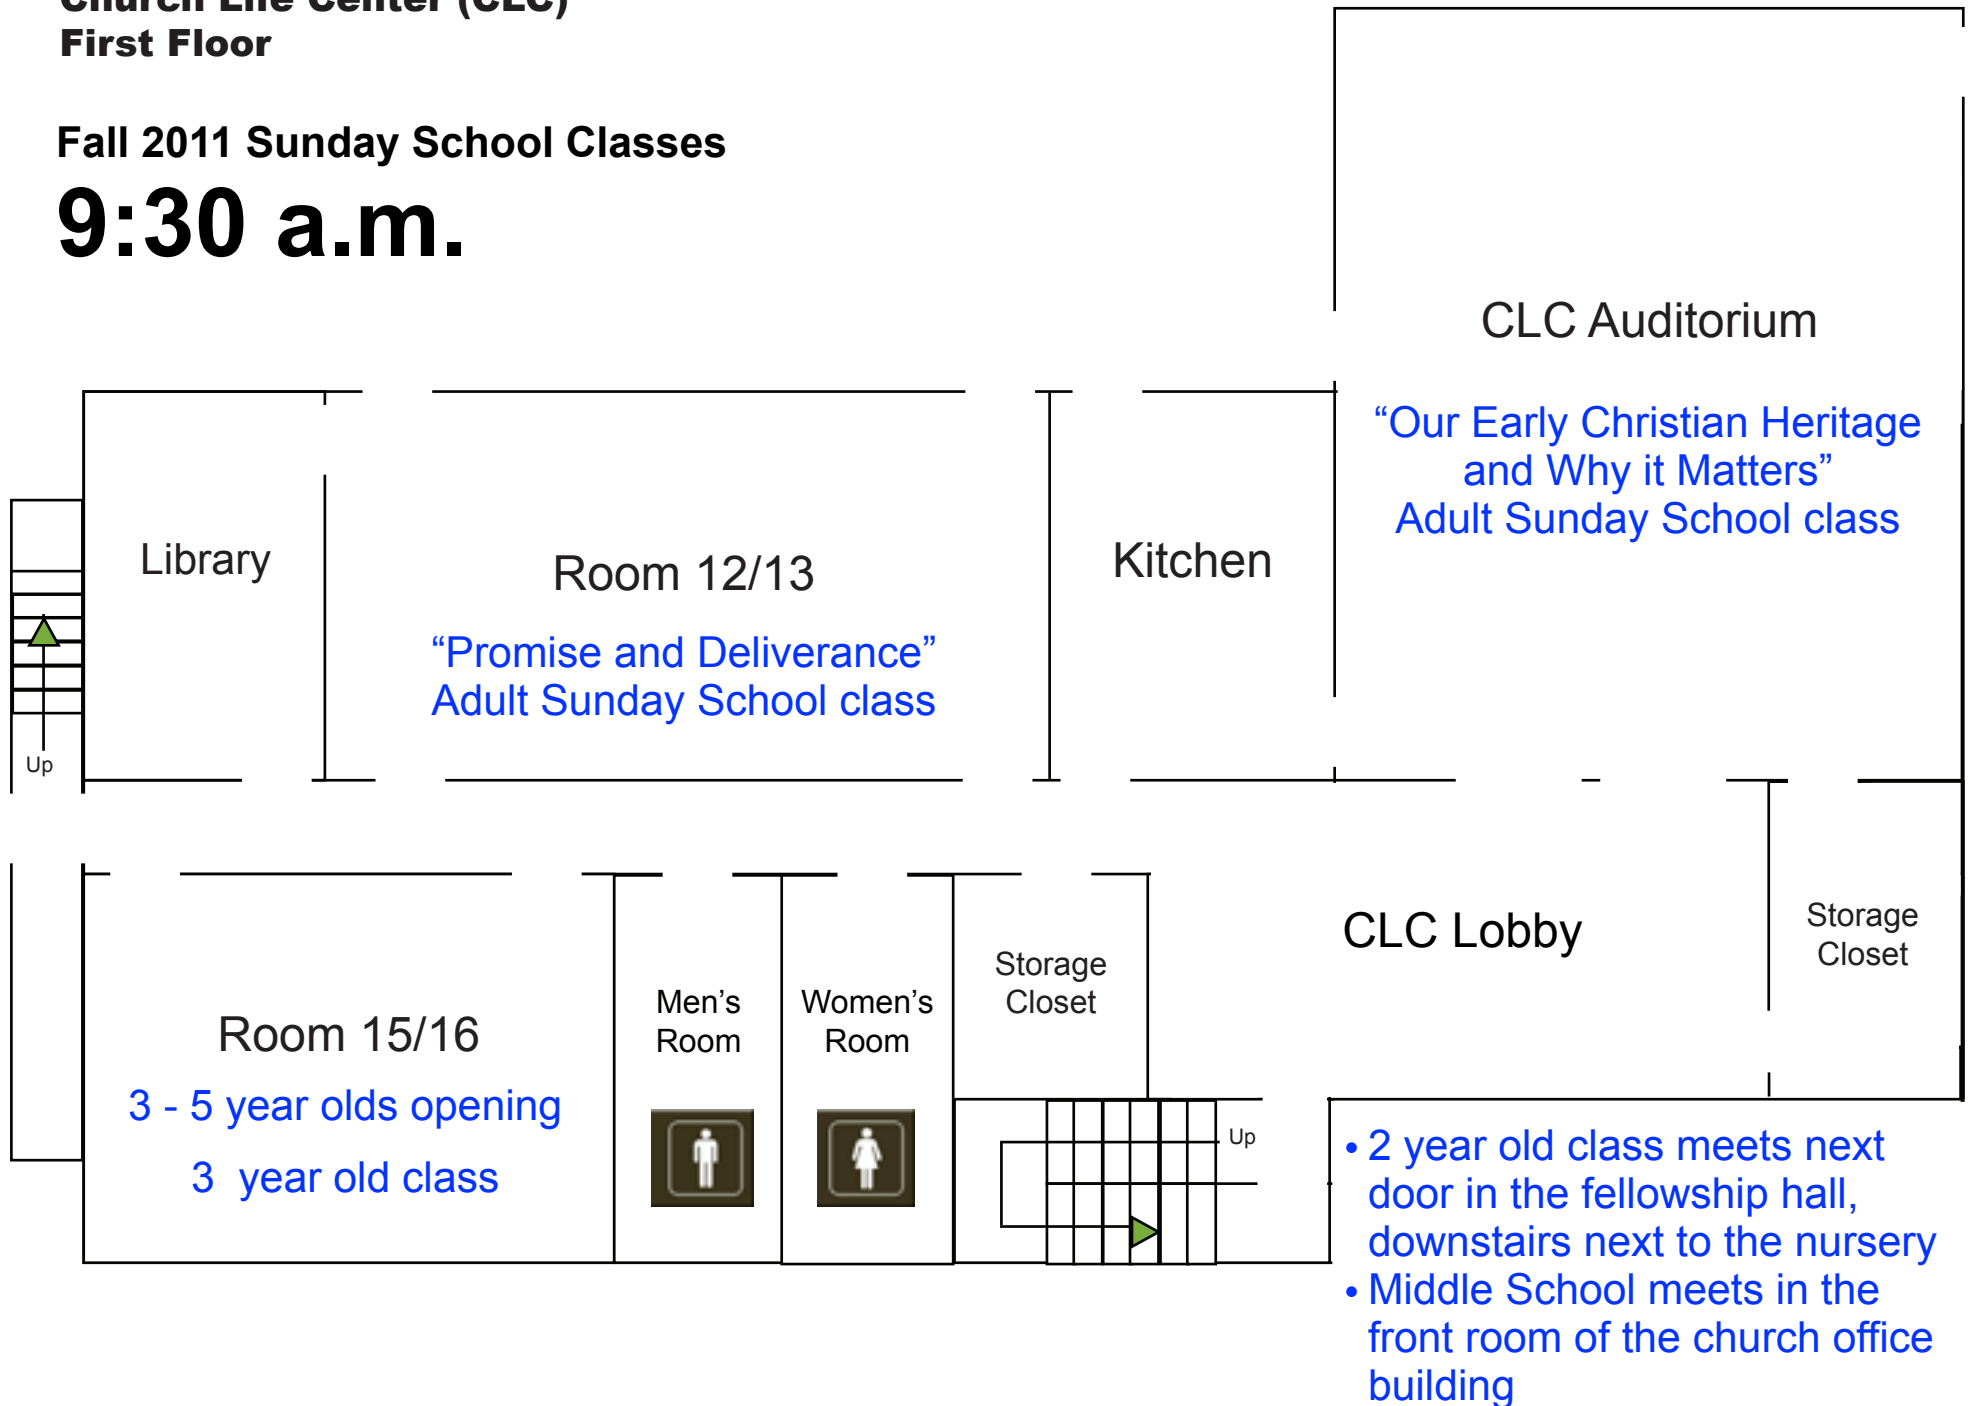

**Church Life Center (CLC)
First Floor**

Fall 2011 Sunday School Classes

11:00 a.m.

**Church Life Center (CLC)
Second Floor**

Fall 2011 Sunday School Classes

11:00 a.m.

**Church Life Center (CLC)
First Floor**

Fall 2011 Sunday School Classes

9:30 a.m.

- 2 year old class meets next door in the fellowship hall, downstairs next to the nursery
- Middle School meets in the front room of the church office building

**Church Life Center (CLC)
Second Floor**