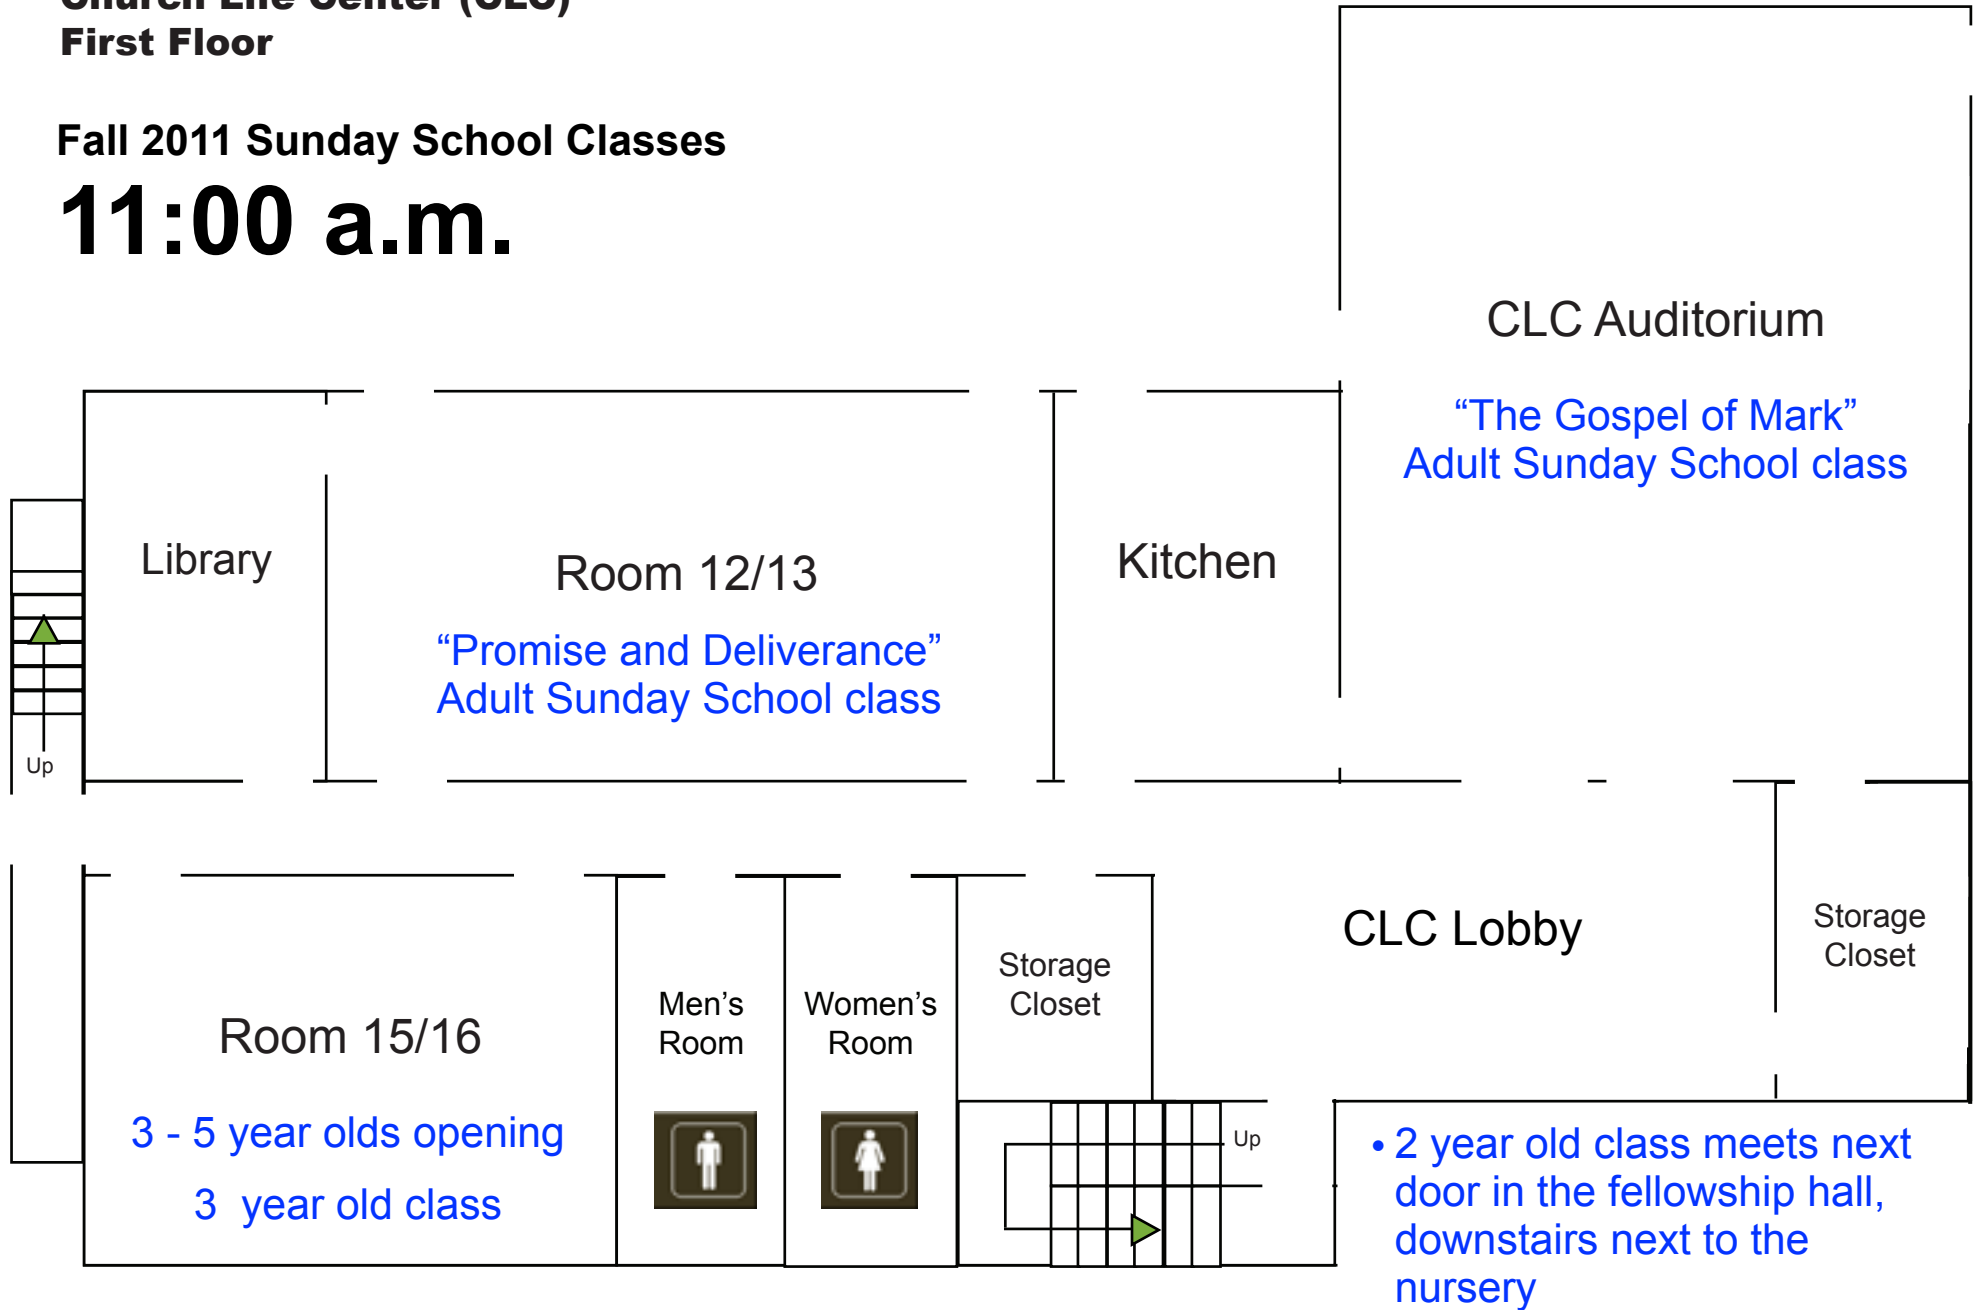

**Church Life Center (CLC)
First Floor**

Fall 2011 Sunday School Classes

11:00 a.m.

**Church Life Center (CLC)
Second Floor**

Fall 2011 Sunday School Classes

11:00 a.m.

**Church Life Center (CLC)
First Floor**

Fall 2011 Sunday School Classes

9:30 a.m.

- 2 year old class meets next door in the fellowship hall, downstairs next to the nursery
- Middle School meets in the front room of the church office building

**Church Life Center (CLC)
Second Floor**

Fall 2011 Sunday School Classes

9:30 a.m.