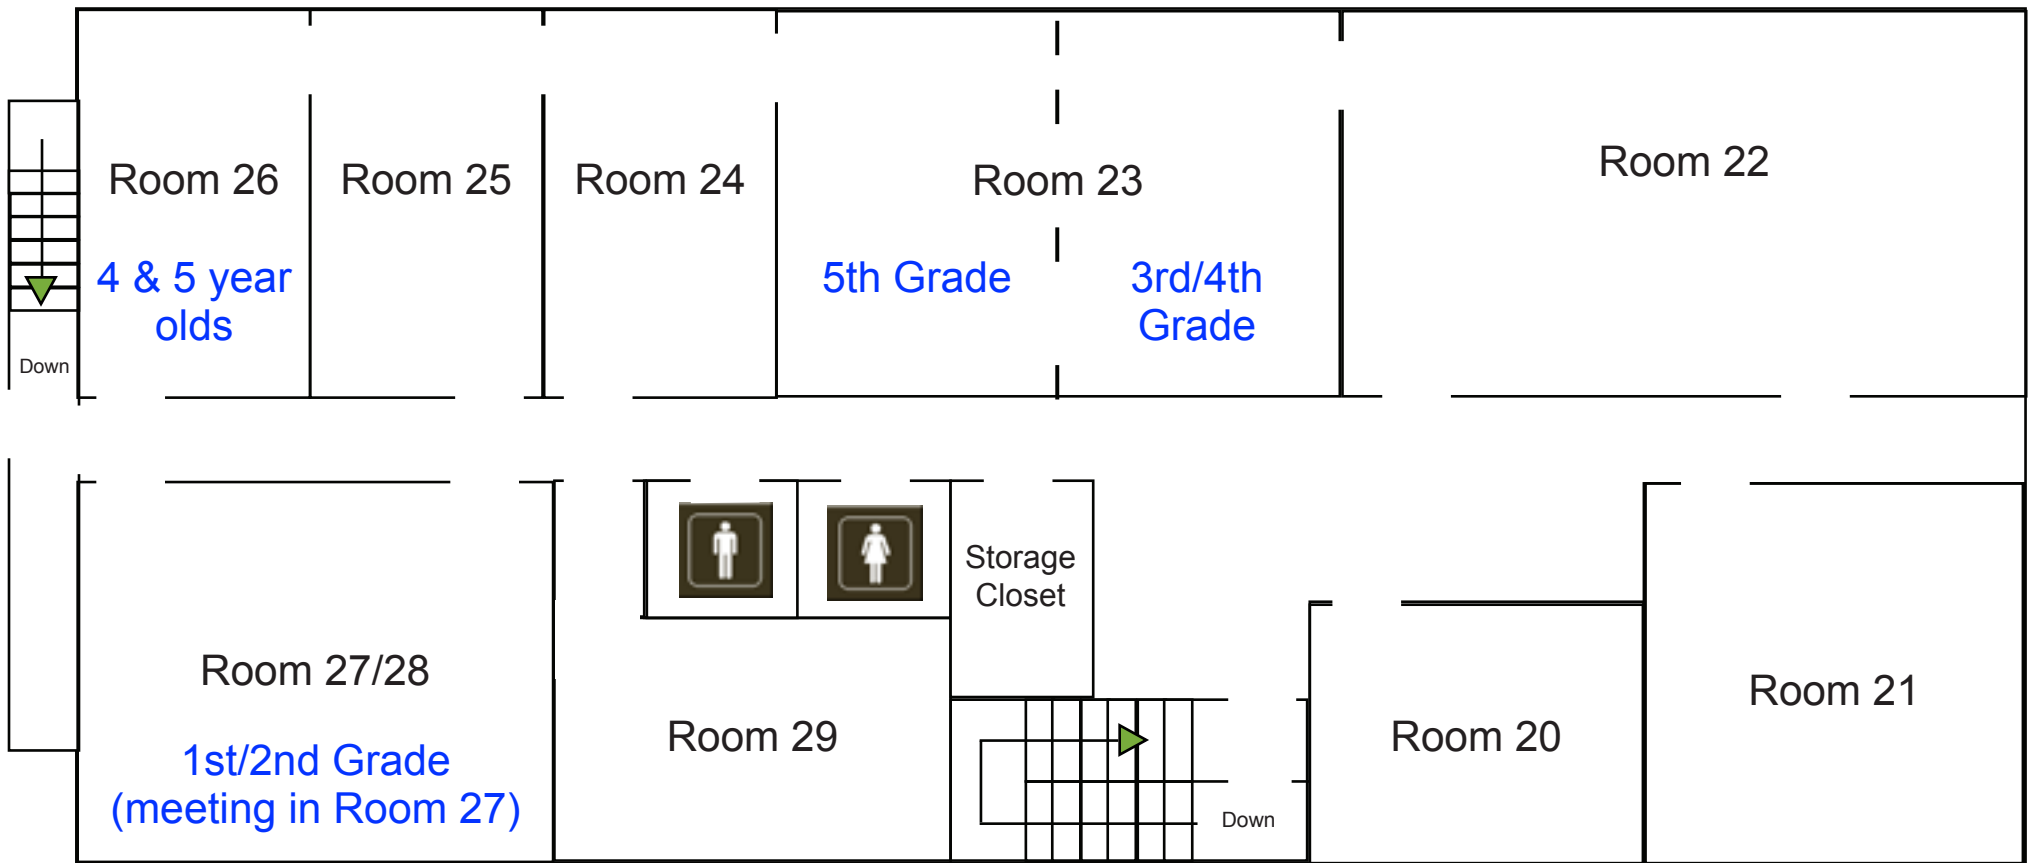

**Church Life Center (CLC)
First Floor**

Fall 2011 Sunday School Classes

11:00 a.m.

**Church Life Center (CLC)
Second Floor**

Fall 2011 Sunday School Classes

11:00 a.m.

**Church Life Center (CLC)
First Floor**

Fall 2011 Sunday School Classes

9:30 a.m.

- 2 year old class meets next door in the fellowship hall, downstairs next to the nursery
- Middle School meets in the front room of the church office building

**Church Life Center (CLC)
Second Floor**